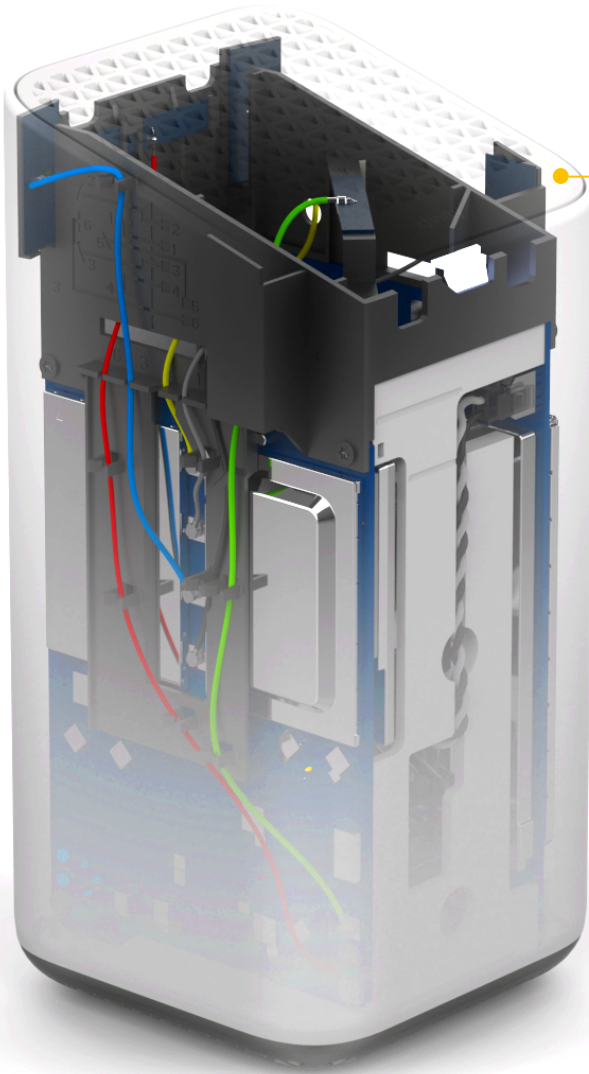

Under the Hood: Xfinity's Most Powerful Gateway

Comcast's next-generation xFi Advanced Gateway, it's first device capable of delivering true multi-gigabit speeds, will roll out to customers in the coming months. Here's a look inside of what makes Comcast's best-in-class, in-home WiFi coverage possible:

Certified for advanced connectivity: WiFi 6 Certification means the xFi Advanced Gateway is designed for high-performance users to handle more capacity and faster speeds.

Thoughtful design that fits in with our customer's homes and lives.