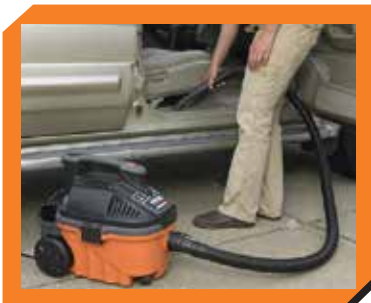

Perfect for Car Clean-up