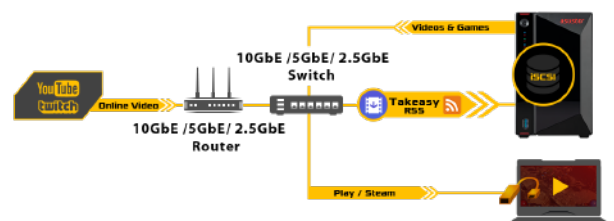

YouTube and Twitch as cloud platforms are not always reliable with long-term archival of content and videos may be deleted without notice. For that, ASUSTOR provides Takeeasy, an app that downloads videos from YouTube and Twitch for archival purposes and can automatically download all public content from a specific channel.