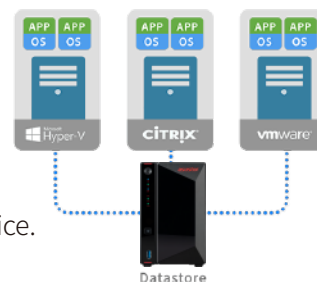

Portainer – Easy Docker Deployments

Even more possibilities for ADM with Portainer for Docker images. With thousands of images, Portainer can download and deploy more types of programs than ever before. Portainer is incredibly user friendly and employs a graphical interface to make Docker images easier to deploy than ever.

Automatically Synchronize Files Between Computer and NAS

ASUSTOR EZ Sync brings the magic of cloud sync services right to your home. With an ASUSTOR NAS and EZ Sync, data can be synchronized anywhere with an internet connection without a monthly bill or a data limit. If data is unintentionally modified, restoration is easy with EZ Sync's automatic file history management feature.

Snapshot Center

Snapshot Center is a new feature for ASUSTOR NAS devices that utilizes Btrfs and iSCSI volumes to take snapshots of the information inside a NAS. Snapshot Center supports up to 256 snapshots of a volume and can be done every five minutes, creating a backup that can be restored easily if data is damaged or lost.