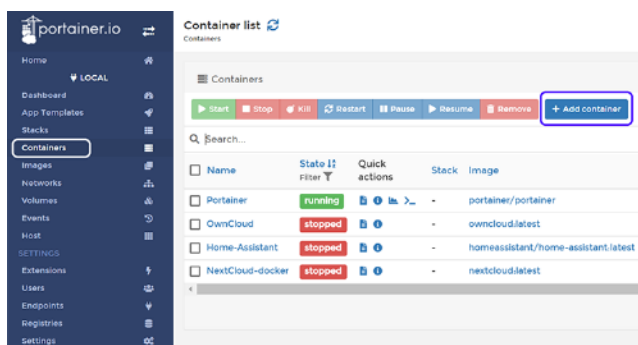

Portainer – Easy Docker Deployments

Even more possibilities for ADM with Portainer for Docker images. With thousands of images, Portainer can download and deploy more types of programs than ever before. Portainer is incredibly user friendly and employs a graphical interface to make Docker images easier to deploy than ever.