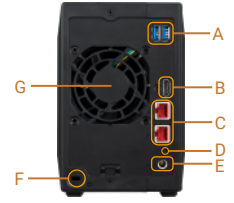

- A. USB 3.2 Gen1 Ports
- B. HDMI Port
- C. 2.5 Gigabit RJ45 Ports
- D. Reset Button
- E. DC Input
- F. K-Lock
- G. System Fan

Software & Features

Operating System

- ADM 3.4 Onwards
- Supports Online Firmware Updates

Supported OS

- Windows XP, Vista, 7, 8, 10, Server 2003, Server 2008, Server 2012
- Mac OS X 10.6 and up
- UNIX, Linux, and BSD

Access Control

- Maximum Number of Users: 4096
- Maximum Number of Groups: 512
- Maximum Number of Shared Folders: 512
- Maximum Number of Concurrent Connections: 512
- Supports Windows Active Directory
- Supports Windows Active Directory / LDAP

File Explorer

- Web-based File Management
- ISO File Mounting
- Share Links
- Task Monitor
- Browse Files on Local PC
- Thumbnail Previews
- Data Access via External Optical Drive
- Supports video playback

System Administration

- Log Type: System Log, Connection Log, File Access Log
- Real-time Online User Monitor
- Real-time System Monitor
- User Quota
- Virtual Drive (ISO Mounting, Maximum 16)
- UPS Support

Storage Management

- Volume Type: Single disk, JBOD, RAID 0, RAID 1
- Support for Online RAID Level Migration

Disk Management

- Scheduled Bad Block Scans
- Scheduled S.M.A.R.T Scans

External Devices

- Supports USB External Storage Devices
- USB Wi-Fi Dongle Support
- Bluetooth Dongle/Speaker Support
- USB Printer Support
- USB DAC/IR Receiver/Keyboard/Mouse Support
- USB CD ROM Drives/DVD ROM Drives/BD-ROM Drives

Energy Control

- Configurable Disk Hibernation and Sleep Mode Wait Time
- Configurable Time Period for Sleep Mode Activation
- Automatic Sleep

Supported Browsers

- Internet Explorer 11 Onwards, Firefox, Chrome, Safari, Microsoft Edge

Network

- TCP/IP (IPv4 & IPv6)
- Link Aggregation: Supports 802.3ad and Six Other Modes for Load Balancing and/or Network Failover
- Jumbo Frame (MTU)
- VLAN
- EZ Connect
- Wireless Network
- DDNS/EZ-Router
- Supports Wake-on-LAN (WOL)
- Supports Wake-on-WAN (WOW)

Network Protocols

- CIFS / SMB, SMB 2.0 / 3.0, AFP, NFS, FTP (Unicod Supported), TFTP, WebDAV, Rsync, SSH, SFTP, iSCSI/IP-SAN, HTTP, HTTPS, Proxy, SNMP, Syslog

Security

- AES 256-Bit Encryption
- Firewall: Prevent Unauthorized Access
- Alert Notifications: E-mail, SMS
- Encrypted Connections: HTTPS, FTP over SSL/TLS, SSH, SFTP, Rsync over SSH
- Built-in Hardware Encryption Engine: AS10/31/32/52/53/61/62/63/64/70 Series

Backup Solutions

- Rsync (Remote Sync) Backup
- Cloud Backup
- FTP Backup
- External Backup
- One Touch Backup
- EZ Sync

EZ Sync Manager

- Automatically synchronizes files between a PC and NAS
- Can restore previous versions of files
- Supports file sharing
- AiData now supports accessing EZ Sync files

Network Recycle Bin

- Supports shared folders
- Maintains original directory structure and file permissions
- One-click restore
- Supports scheduled emptying
- Filtering rules
  - File size
  - File extension

Supported Languages