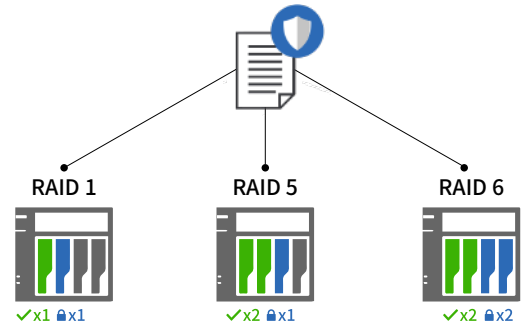

Data Protection Starts with ASUSTOR RAID

ASUSTOR understands that your data is priceless, therefore an ASUSTOR NAS provides different RAID options, giving your data various levels of protection from the moment it is first stored on the NAS. We recommend you plan your storage protection based on your NAS model and number of hard drives. Data protection has never been so simple.

	Single	JBOD	RAID 0	RAID 1	RAID 5	RAID 6	RAID 10
Minimum number of disks	1	2	2	2	3	4	4
Faulty Disks Tolerated	×	×	×	1	1	2	2
Increased System performance	×	×	✓	×	✓	✓	✓
Maximum use of Storage space	✓	✓	✓	🗄️ x 1/2	🗄️ -1	🗄️ -2	🗄️ x 1/2

As Much Space as Needed

The AS5202T supports up to 28TB, enabling storage of large live streams and videos. Complement gameplay recordings with a NAS. Not enough? Expand your AS5202T with up to three AS6004U expansion units for a total of 168TB.