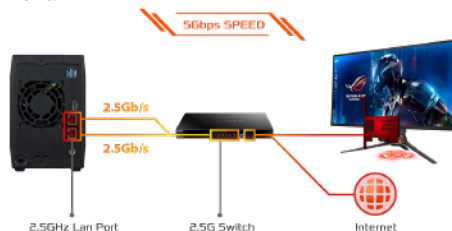

The AS5202T provides two 2.5-Gigabit Ethernet ports. Enable up to 150% faster performance than Gigabit Ethernet with compatible hardware and up to 5 Gbps using Link Aggregation.*

*Link Aggregation only supported with compatible hardware. Please check beforehand and verify that Link Aggregation is supported on your equipment.