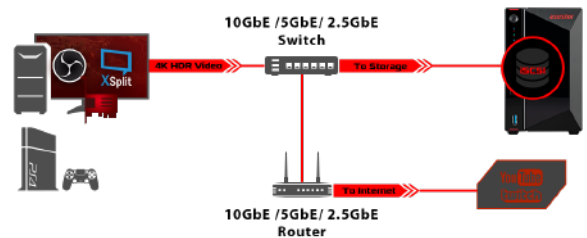

As Much Space as Needed

The AS5202T supports up to 28TB, enabling storage of large live streams and videos. Complement gameplay recordings with a NAS. Not enough? Expand your AS5202T with up to three AS6004U expansion units for a total of 168TB.

Max 28TB + AS6004U X3 168TB

Live Streaming with Your NAS

ASUSTOR NAS devices offer live stream records in up to 4K HDR to be saved directly onto a NAS without affecting game performance. For gamers without large hard drive capacities, LAN parties and internet cafés, ADM offers iSCSI to store less demanding titles to play across multiple devices simultaneously.

Network Recycle Bin

- Supports shared folders
- Maintains original directory structure and file permissions
- One-click restore
- Supports scheduled emptying
- Filtering rules
 - File size
 - File extension